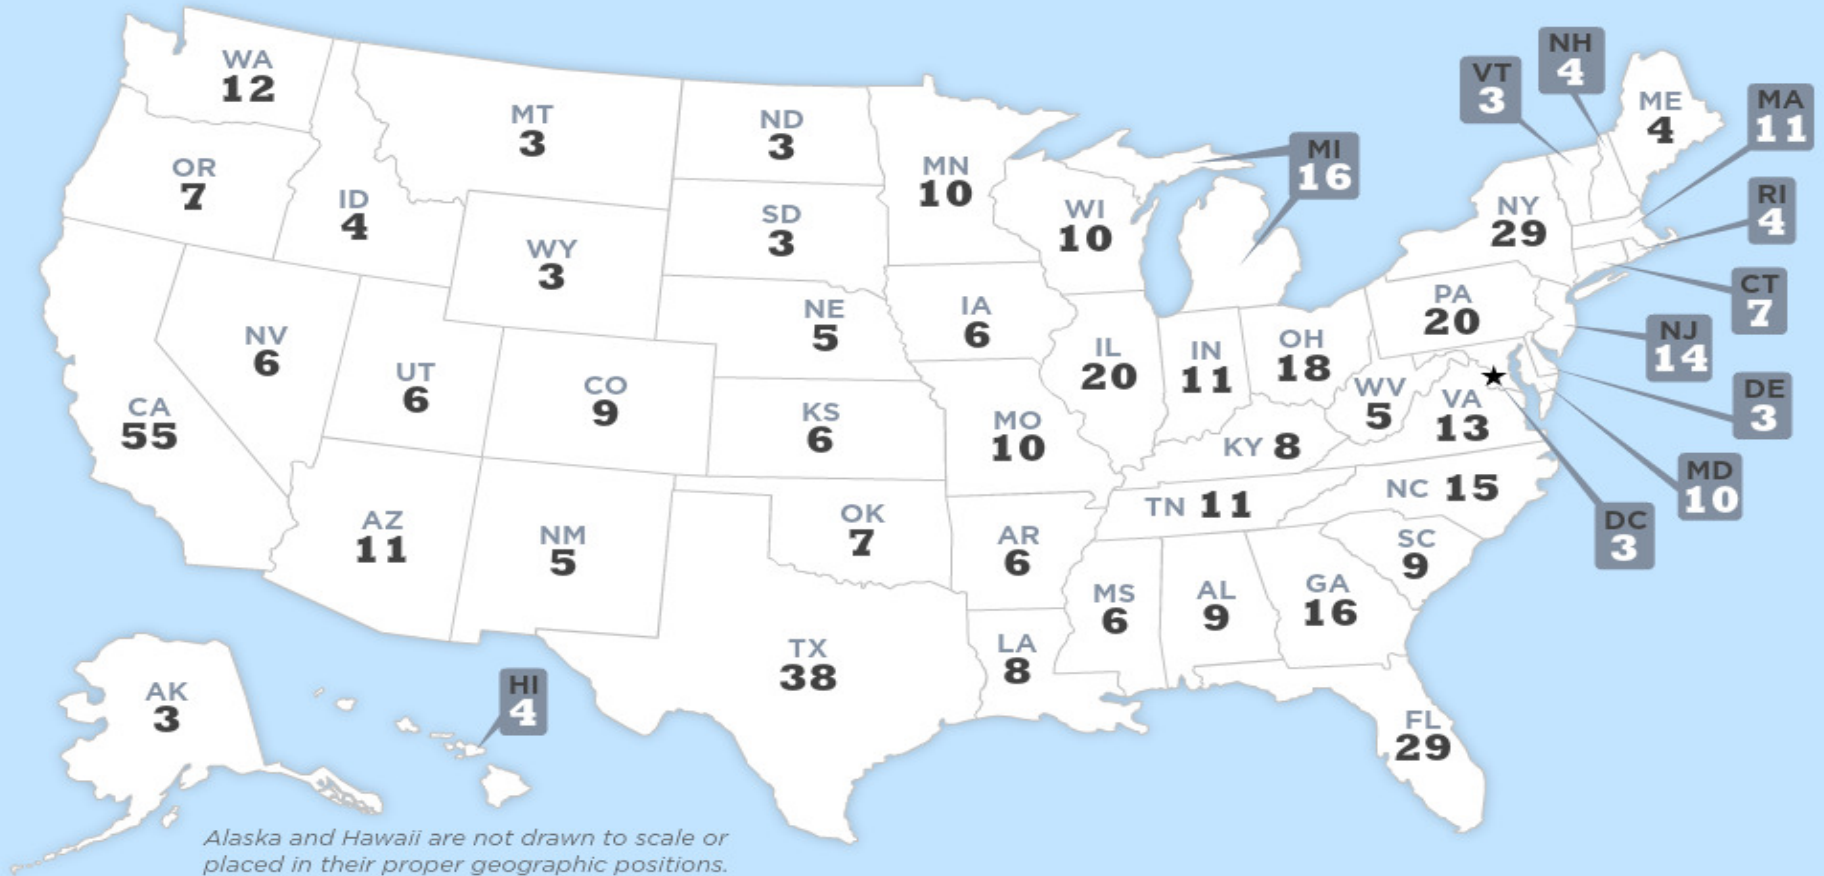

# ELECTORAL COLLEGE MAP

ELECTORAL VOTES BY STATE

2008 ELECTORAL RESULTS BY STATE

HOW WILL STATES VOTE IN 2012?

**Directions:** Color in the map using **red** to show the states you think will go to **Mitt Romney** and **blue** to show the states you think will go to **Barack Obama**.

**RED= Romney**  
**BLUE =Obama**